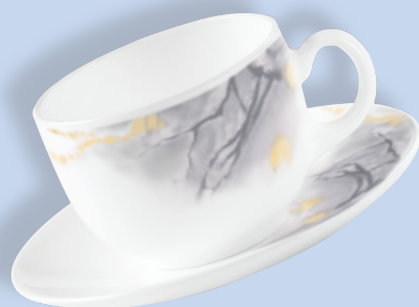

**Divina**<sup>®</sup>  
from LA OPALA<sup>®</sup>

**Pearl**  
collection

# Pearl

collection

Introducing the Pearl Collection - a range of classy and elegant dinnerware that is sure to elevate your dining experience. Our designers have carefully crafted each piece in the collection to be soft to the touch and visually stunning, bringing a touch of sophistication to your table.

The Pearl Collection is made from high-quality materials that are durable, yet delicate in appearance. Each piece has a lustrous sheen that captures the light and adds a subtle glamour to your table setting.