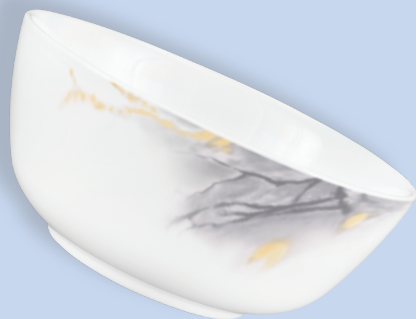

**Divina**<sup>®</sup>  
from LA OPALA<sup>®</sup>

**Pearl**  
collection

# Pearl

collection

Introducing the Pearl Collection - a range of classy and elegant dinnerware that is sure to elevate your dining experience. Our designers have carefully crafted each piece in the collection to be soft to the touch and visually stunning, bringing a touch of sophistication to your table.

The Pearl Collection is made from high-quality materials that are durable, yet delicate in appearance. Each piece has a lustrous sheen that captures the light and adds a subtle glamour to your table setting.